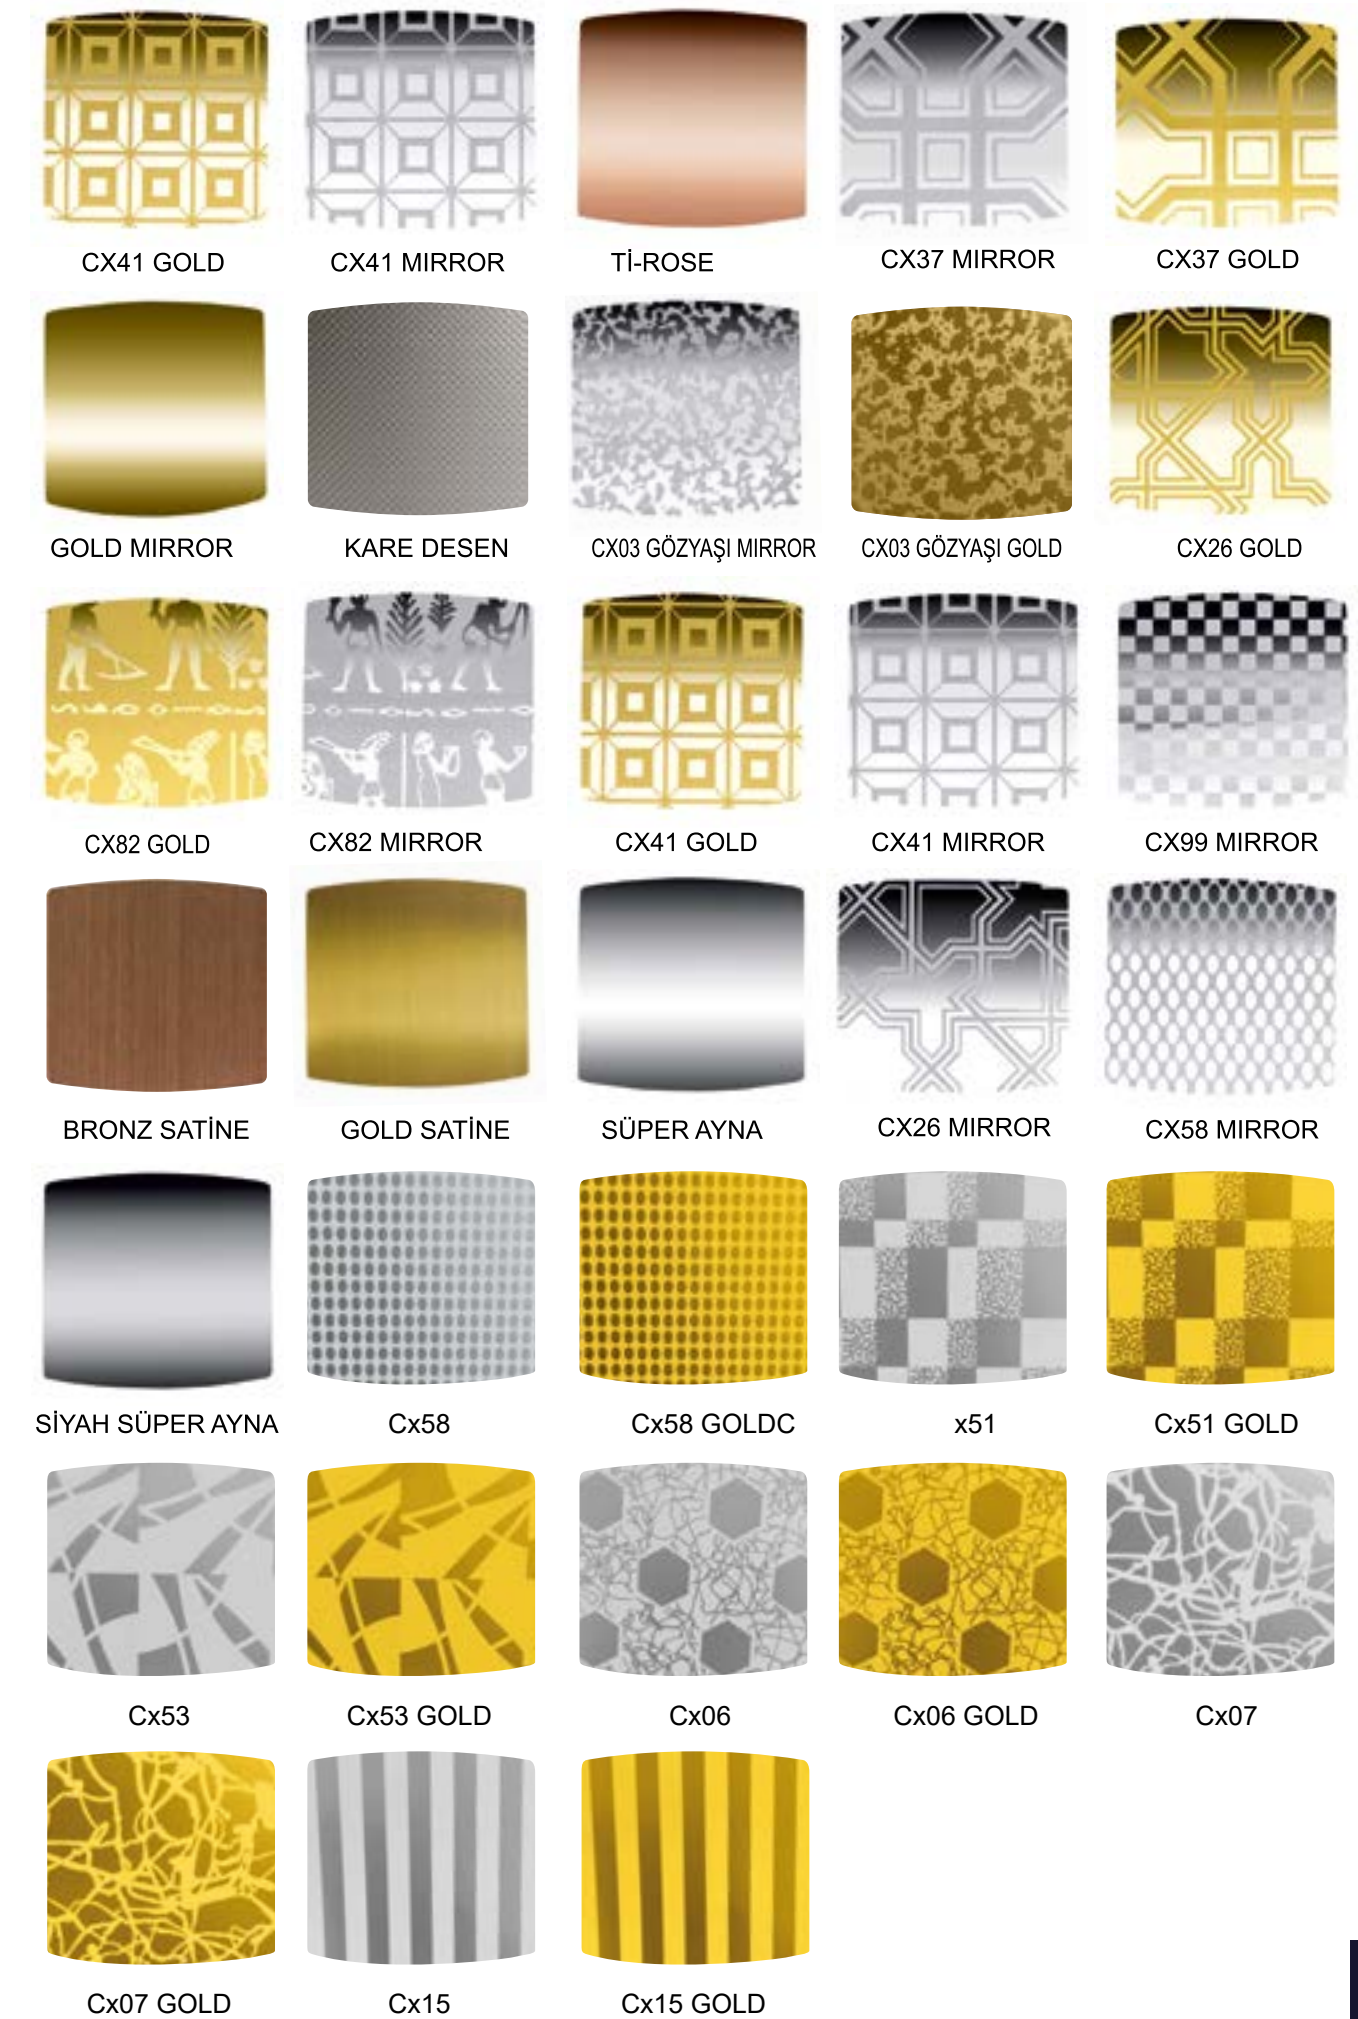

Landing Buttons

Landing Buttons

Gold, rose, bronze painted options are available for each buttons.

Gold, rose, bronze painted options are available for each buttons.

BUTTONS КНОПКИ

Cabinet Buttons Посты Приказа

Gold, rose, bronze painted options are available for each buttons.

CEILINGS Потолки

Декоративные материалы из нержавеющей стали на потолок
Decorative Ceilings

LED panel lighting
CITY 006

LED panel lighting
CITY 007

1341-6

Patterned PVC Floors

PP-10

PP-11

PP-12

PP-13

PP-14

PP-15

PP-16

PP-17

FLOORS Полы

DECORATIVE STAINLESS Декоративное Нержавејка

Decorative Stainless Декоративная нержавеющей сталь

Granite Floors Гранитный Пол

Highest Power

HAS
ELEVATOR