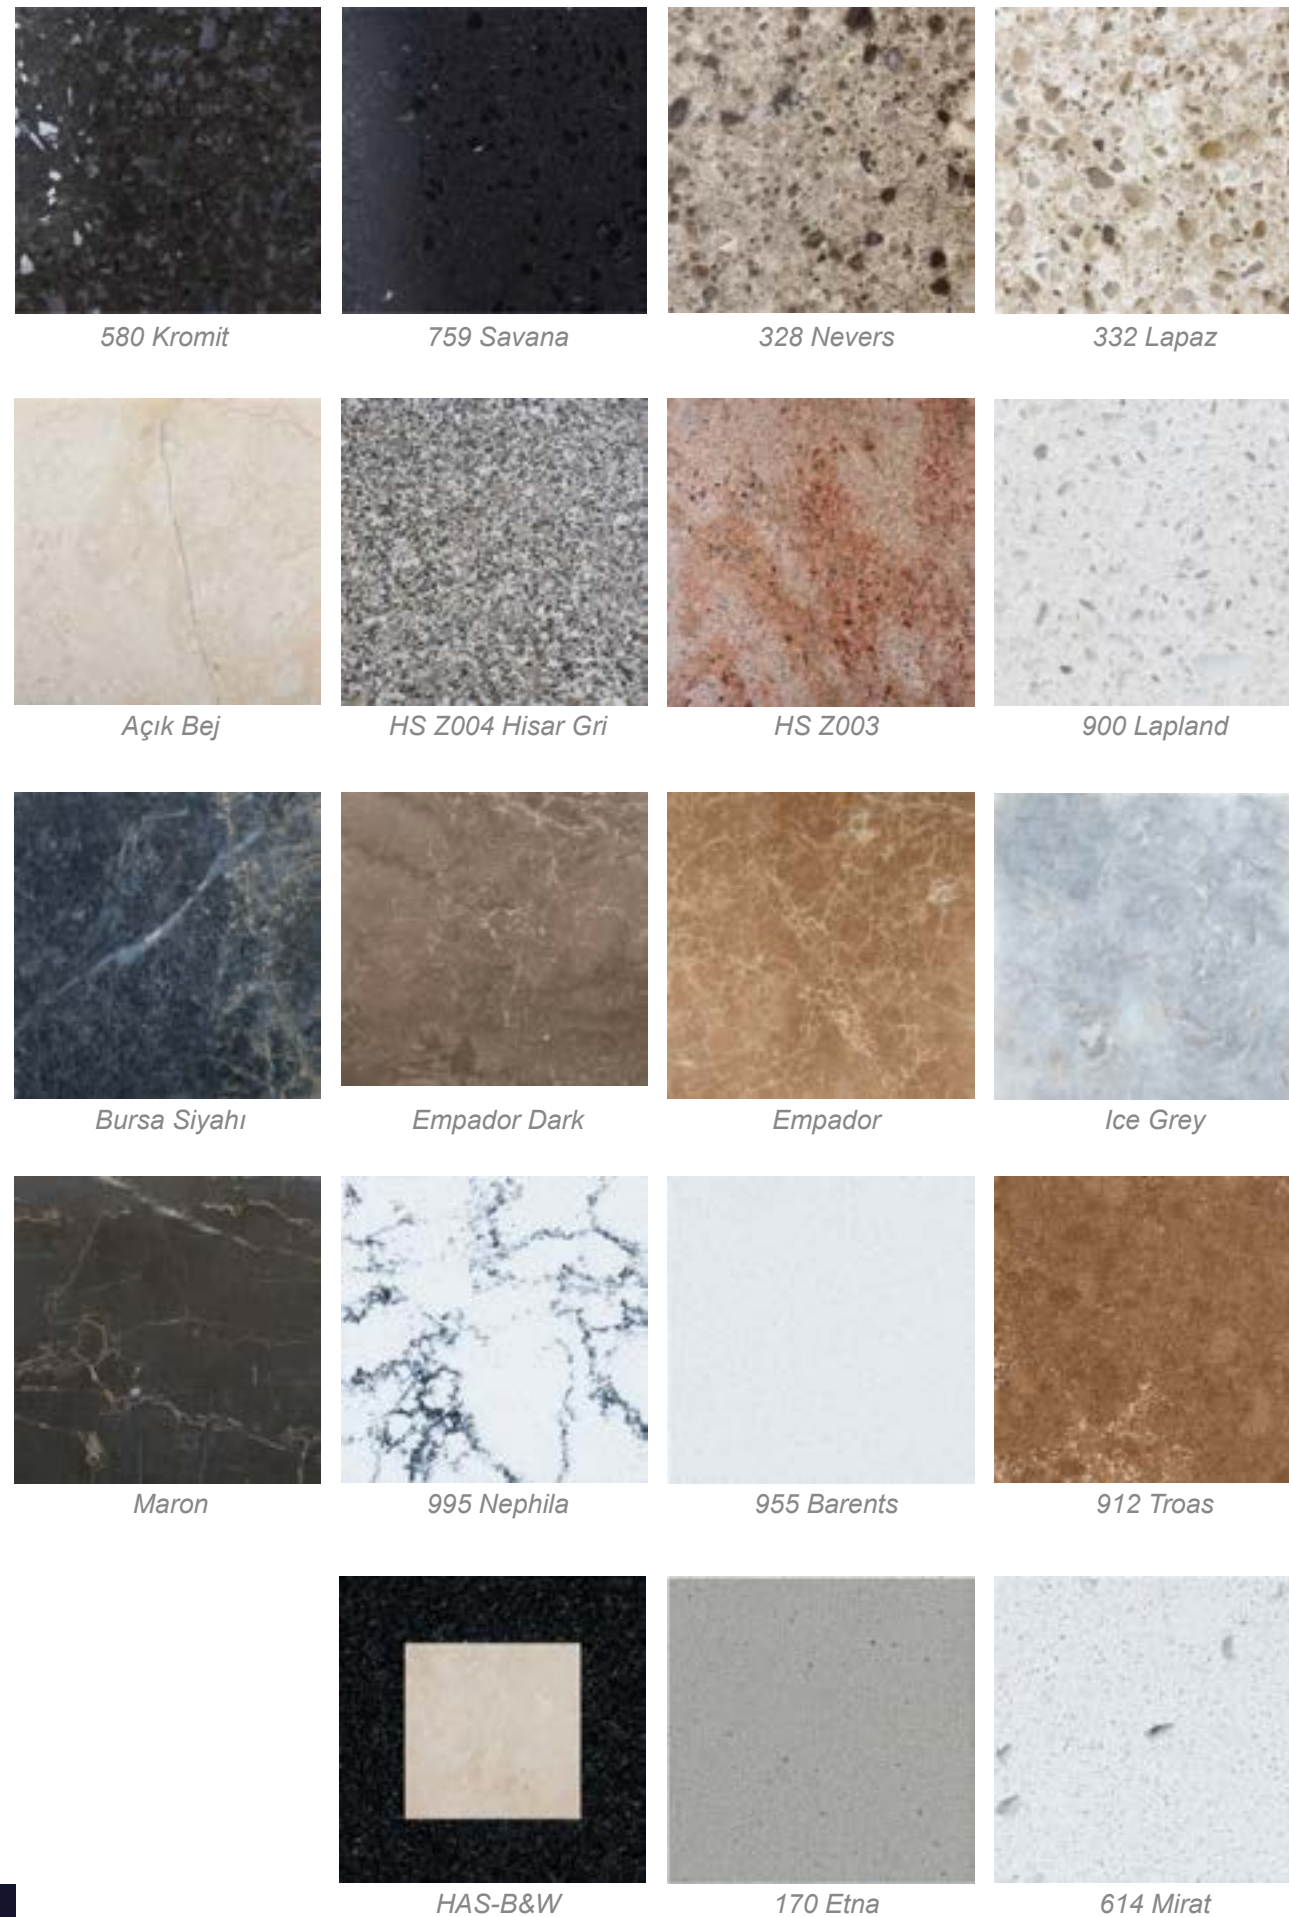

FLOORS Полы

DECORATIVE STAINLESS Декоративное Нержавејка

Decorative Stainless Декоративная нержавеющей сталь

Granite Floors Гранитный Пол